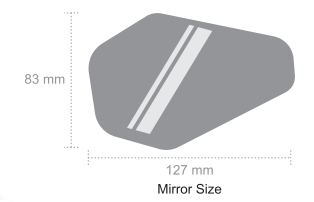

# SW-BM-117 Mirror

- Material: PP / PA6 / POM / Glass
- Fit  $\varnothing 14.5 \sim \varnothing 19.5$  mm handlebar-end.
- Multi-angle adjustable.
- Convex mirror.
- Available in single item (BM-117R / BM-117L) or a set.

360° Bracket Suitable Angle

Multi-angle Adjustable

Convex Mirror

BM-117L

BM-117R

SW-BM-117-1  
Anti-Glare Coating (Blue)

MIRROR

MIRROR

# SW-BM-117C Mirror

Patented

- Material: PP / PA6 / POM / Glass
- Fit  $\varnothing 16.2 \sim \varnothing 20.2$  mm handlebar-end.
- Multi-angle adjustable.
- Convex mirror.
- Available in single item (BM-117CR / BM-117CL) or a set.