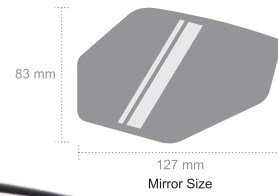

# SW-BM-113A Mirror Patented

- Material: ABS+Coating / PA / Glass
- Fit  $\phi 14.5 \sim \phi 19.5$ mm handlebar-end.
- Multi-angle adjustable.
- Convex mirror.
- Available in single item (BM-113R / BM-113L) or a set.
- Color:

Angle-adjustable

360° Multi-angle Adjustable

Convex Mirror

MIRROR

MIRROR

# SW-BM-117A Mirror

- Material: PP / PA6 / POM / Glass
- Fit  $\varnothing 22.2$  mm handlebar.
- Multi-angle adjustable.
- Convex mirror.
- Available in single item (BM-117AR / BM-117AL) or a set.

Easy Assembly