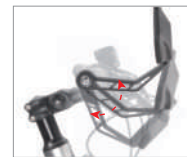

360° Bracket Suitable Angle