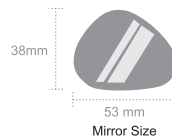

# SW-BM-115 Mirror

- Material: ABS+Coating / PA / Glass
- Fit  $\phi 20.5 \sim \phi 22.2$ mm Inner Diameter bar-end.
- Multi-angle adjustable.
- Convex mirror.
- Available in single item (BM-115R / BM-115L).
- Color:

Angle-adjustable

360° Multi-angle Adjustable

Convex Mirror

# SW-BM-115A Mirror Patented

- Material: ABS+Coating / PA6 / Glass / Silicone
- Fit  $\phi 18 \sim \phi 21$ mm Inner Diameter bar-end.
- Multi-angle adjustable.
- Convex mirror.
- Available in single item (BM-115AR / BM-115AL).
- Color: