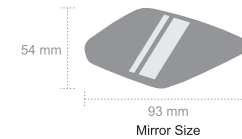

# SW-BM-115 Mirror

- Material: ABS+Coating / PA / Glass
- Fit  $\phi 20.5 \sim \phi 22.2$ mm Inner Diameter bar-end.
- Multi-angle adjustable.
- Convex mirror.
- Available in single item (BM-115R / BM-115L).
- Color:

# SW-BM-115A Mirror Patented

- Material: ABS+Coating / PA6 / Glass / Silicone
- Fit  $\phi 18 \sim \phi 21$ mm Inner Diameter bar-end.
- Multi-angle adjustable.
- Convex mirror.
- Available in single item (BM-115AR / BM-115AL).
- Color:

360° Multi-angle Adjustable

Angle-adjustable

Convex Mirror

# SW-BM-111A Mirror Patented

- Material: ABS+Coating / PA / Glass
- Fit  $\phi 14.5 \sim \phi 19.5$ mm handlebar-end.
- Multi-angle adjustable.
- Convex mirror.
- Available in single item (BM-111R / BM-111L) or a set.
- Color: