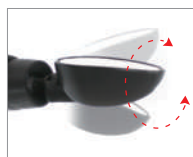

# SW-BM-115 Mirror

- Material: ABS+Coating / PA / Glass
- Fit  $\phi 20.5 \sim \phi 22.2$ mm Inner Diameter bar-end.
- Multi-angle adjustable.
- Convex mirror.
- Available in single item (BM-115R / BM-115L).
- Color:

Angle-adjustable

360° Multi-angle Adjustable

Convex Mirror

# SW-BM-115A Mirror Patented

- Material: ABS+Coating / PA6 / Glass / Silicone
- Fit  $\phi 18 \sim \phi 21$ mm Inner Diameter bar-end.
- Multi-angle adjustable.
- Convex mirror.
- Available in single item (BM-115AR / BM-115AL).
- Color: