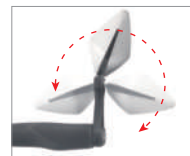

360° Multi-angle Adjustable

Angle-adjustable

Convex Mirror

# SW-BM-111A Mirror Patented

- Material: ABS+Coating / PA / Glass
- Fit  $\phi 14.5 \sim \phi 19.5$ mm handlebar-end.
- Multi-angle adjustable.
- Convex mirror.
- Available in single item (BM-111R / BM-111L) or a set.
- Color: