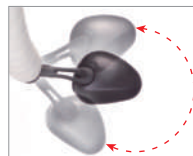

# SW-BM-115 Mirror

- Material: ABS+Coating / PA / Glass
- Fit  $\phi 20.5 \sim \phi 22.2$ mm Inner Diameter bar-end.
- Multi-angle adjustable.
- Convex mirror.
- Available in single item (BM-115R / BM-115L).
- Color:

Angle-adjustable

360° Multi-angle Adjustable

Convex Mirror