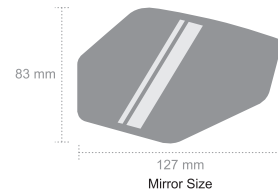

# SW-BM-117A Mirror

- Material: PP / PA6 / POM / Glass
- Fit  $\varnothing 22.2$  mm handlebar.
- Multi-angle adjustable.
- Convex mirror.
- Available in single item (BM-117AR / BM-117AL) or a set.

Easy Assembly

# SW-BM-117B Mirror Patented

- Material: PP / PA6 / POM / Glass
- Fit  $\varnothing 16.2 \sim \varnothing 20.2$  mm handlebar-end.
- Multi-angle adjustable.
- Convex mirror.
- Available in single item (BM-117BR / BM-117BL) or a set.