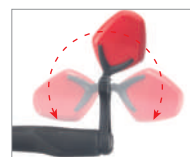

# SW-BM-111A Mirror Patented

- Material: ABS+Coating / PA / Glass
- Fit  $\phi 14.5 \sim \phi 19.5$ mm handlebar-end.
- Multi-angle adjustable.
- Convex mirror.
- Available in single item (BM-111R / BM-111L) or a set.
- Color:

Angle-adjustable

360° Multi-angle Adjustable

Convex Mirror

# SW-BM-113A Mirror Patented

- Material: ABS+Coating / PA / Glass
- Fit  $\phi 14.5 \sim \phi 19.5$ mm handlebar-end.
- Multi-angle adjustable.
- Convex mirror.
- Available in single item (BM-113R / BM-113L) or a set.
- Color: