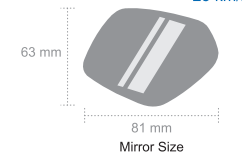

# SW-BM-115 Mirror

- Material: ABS+Coating / PA / Glass
- Fit  $\phi 20.5 \sim \phi 22.2$ mm Inner Diameter bar-end.
- Multi-angle adjustable.
- Convex mirror.
- Available in single item (BM-115R / BM-115L).
- Color:

# SW-BM-111A Mirror Patented

- Material: ABS+Coating / PA / Glass
- Fit  $\phi 14.5 \sim \phi 19.5$ mm handlebar-end.
- Multi-angle adjustable.
- Convex mirror.
- Available in single item (BM-111R / BM-111L) or a set.
- Color:

Angle-adjustable

360° Multi-angle Adjustable

Convex Mirror

# SW-BM-113A Mirror Patented

- Material: ABS+Coating / PA / Glass
- Fit  $\phi 14.5 \sim \phi 19.5$ mm handlebar-end.
- Multi-angle adjustable.
- Convex mirror.
- Available in single item (BM-113R / BM-113L) or a set.
- Color: