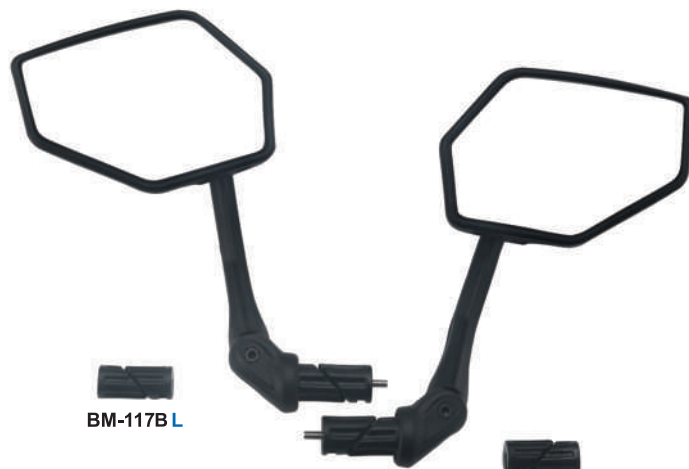

# SW-BM-117B Mirror Patented

- Material: PP / PA6 / POM / Glass
- Fit  $\varnothing 16.2 \sim \varnothing 20.2$  mm handlebar-end.
- Multi-angle adjustable.
- Convex mirror.
- Available in single item (BM-117BR / BM-117BL) or a set.

360° Bracket Suitable Angle

360° Multi-angle Adjustable

Convex Mirror

BM-117BL

BM-117BR

SW-BM-117B-1  
Anti-Glare Coating (Blue)