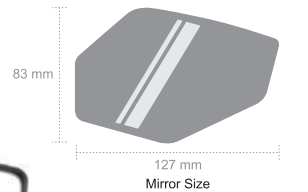

360° Bracket Suitable Angle