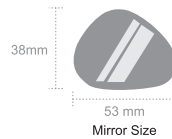

# SW-BM-115 Mirror

- Material: ABS+Coating / PA / Glass
- Fit  $\phi 20.5 \sim \phi 22.2$ mm Inner Diameter bar-end.
- Multi-angle adjustable.
- Convex mirror.
- Available in single item (BM-115R / BM-115L).
- Color:

# SW-BM-115A Mirror Patented

- Material: ABS+Coating / PA6 / Glass / Silicone
- Fit  $\phi 18 \sim \phi 21$ mm Inner Diameter bar-end.
- Multi-angle adjustable.
- Convex mirror.
- Available in single item (BM-115AR / BM-115AL).
- Color: