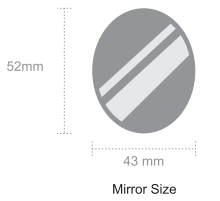

# SW-BM-117B Mirror Patented

- Material: PP / PA6 / POM / Glass
- Fit  $\varnothing 16.2 \sim \varnothing 20.2$  mm handlebar-end.
- Multi-angle adjustable.
- Convex mirror.
- Available in single item (BM-117BR / BM-117BL) or a set.

360° Bracket Suitable Angle

360° Multi-angle Adjustable

Convex Mirror

BM-117BL

BM-117BR

SW-BM-117B-1  
Anti-Glare Coating (Blue)

# SW-BM-115B Mirror Patented

- Material: PA6 / Glass
- Fit  $\varnothing 16 \sim \varnothing 21$  mm Inner Diameter bar-end.
- Multi-angle adjustable.
- Convex mirror.
- Color: ●

Convex Mirror

Reducing aerodynamic drag