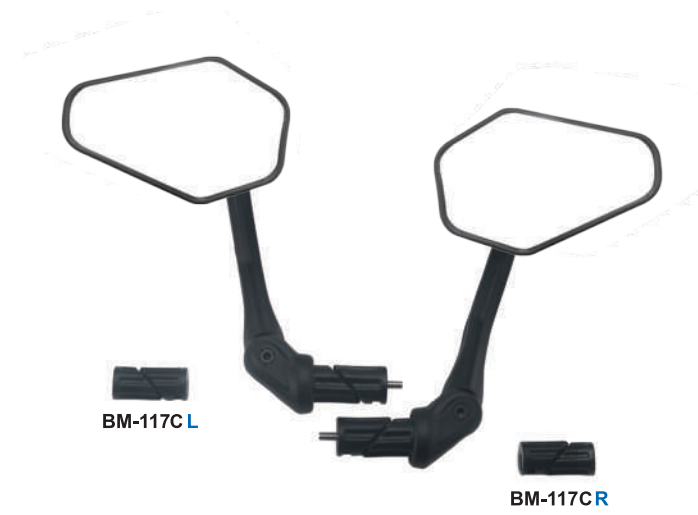

SW-BM-117C Mirror

Patented

- Material: PP / PA6 / POM / Glass
- Fit $\varnothing 16.2 \sim \varnothing 20.2$ mm handlebar-end.
- Multi-angle adjustable.
- Convex mirror.
- Available in single item (BM-117CR / BM-117CL) or a set.

BM-117C L

BM-117C R